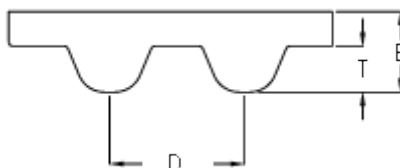

Data Sheet

Article number: 602932751047

Description: Gates timing belt POWERGRIP®
GTX 3150 14MX 20

Measures

| | |
|-----------------|----------------|
| D (Pitch) | = 14 |
| Height B mm | = 10 |
| Height T mm | = 6 |
| Length | = 3150 |
| Number of teeth | = 225 |
| Type | = 3150 14MX 20 |
| Width | = 20 |